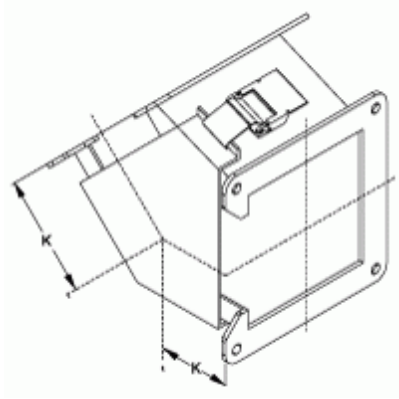

## 45 degree Elbow Top Opening *1485 4N Series*

Part No.	Size
1485B4N	2.5 x 2.5
1485C4N	4 x 4
1485D4N	6 x 6
1485E4N	8 x 8
1485F4N	12 x 6

One flat sealing plate included

Tags: 45 degree, elbow, wireway, 1485