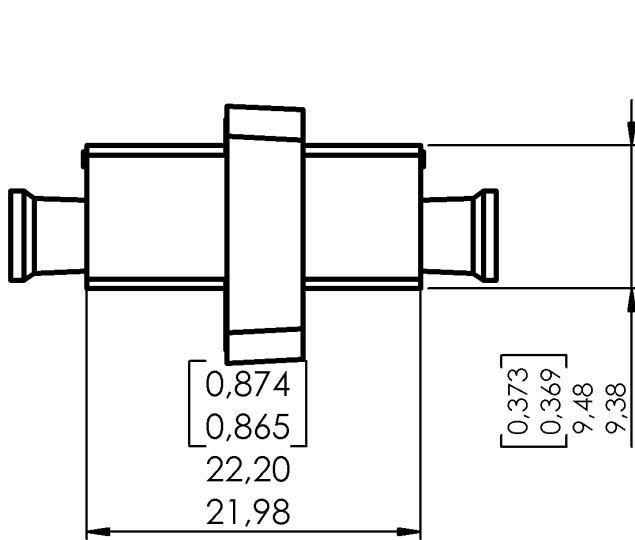

LC DUPLEX APC SINGLEMODE ADAPTOR  
ZIRCONIA ALIGNMENT SLEEVE

Packaging  
100

Series  
LC

Issue  
03/26/04

Page  
1 / 2

Adaptor : color GREEN

Duplex

Ø 2,40 or M2 PANEL PIERCING

Scale : 1/1

- Contents :
- Low profile duplex adaptor
  - Receptacle dust cap
  - Sleeve

Original dimensions in mm [inch]