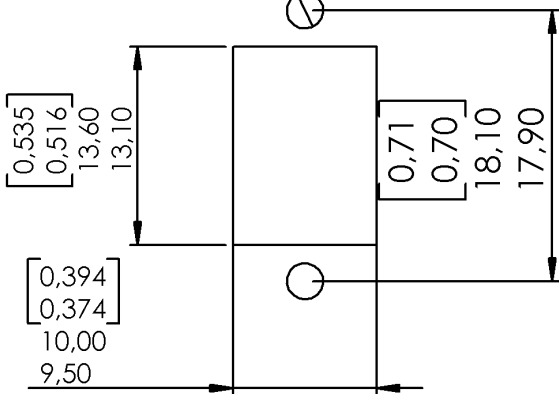

LC DUPLEX APC SINGLEMODE ADAPTOR  
ZIRCONIA ALIGNMENT SLEEVE

Packaging  
100

Series  
LC

Issue  
03/26/04

Page  
1 / 2

Adaptor : color GREEN

Duplex

Ø 2,40 or M2 PANEL PIERCING

Scale : 1/1

- Contents :
- Low profile duplex adaptor
  - Receptacle dust cap
  - Sleeve

Original dimensions in mm [inch]