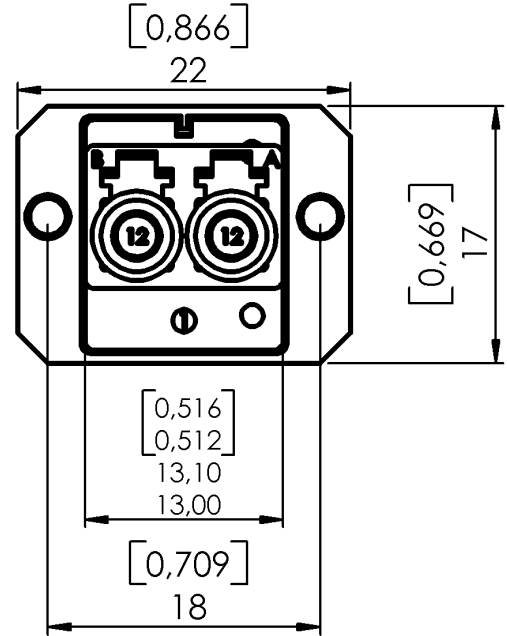

LC DUPLEX APC SINGLEMODE ADAPTOR  
ZIRCONIA ALIGNMENT SLEEVE

Packaging  
100

Series  
LC

Issue  
03/26/04

Page  
1 / 2

Adaptor : color GREEN

Duplex

Ø 2,40 or M2 PANEL PIERCING

Scale : 1/1

- Contents :
- Low profile duplex adaptor
  - Receptacle dust cap
  - Sleeve

Original dimensions in mm [inch]