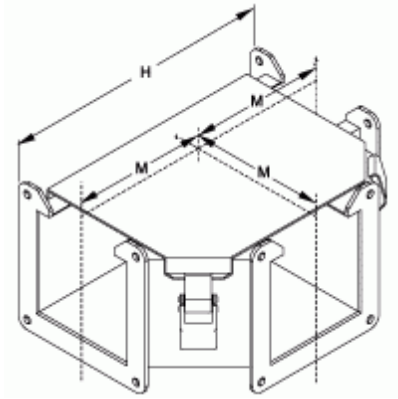

## Tee Fitting Top Opening *1485 TN Series*

Part No.	Size
1485BTN	2.5 x 2.5
1485CTN	4 x 4
1485DTN	6 x 6
1485ETN	8 x 8
1485FTN	12 x 6

Two flat sealing plates included

*Data subject to change without notice*