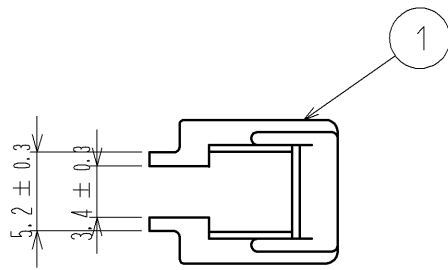

ELV, RoHS COMPLIANT

A-A

1	PBT	DARK GRAY					
NO.	MATERIAL	FINISH . REMARKS		NO.	MATERIAL	FINISH . REMARKS	
UNITS mm		SCALE 2 : 1	COUNT 	DESCRIPTION OF REVISIONS		DESIGNED	CHECKED
HIROSE ELECTRIC CO., LTD.		APPROVED : AR. SHIRAI	12. 04. 25	DRAWING NO.		EDC4-168001-00	
		CHECKED : NH. NAKATA	12. 04. 24	PART NO.		GT17H2-4S-HU	
		DESIGNED : TS. KUBOTA	12. 04. 24	CODE NO.		CL767-0245-3-00	
		DRAWN : TS. KUBOTA	12. 04. 24			1/1	