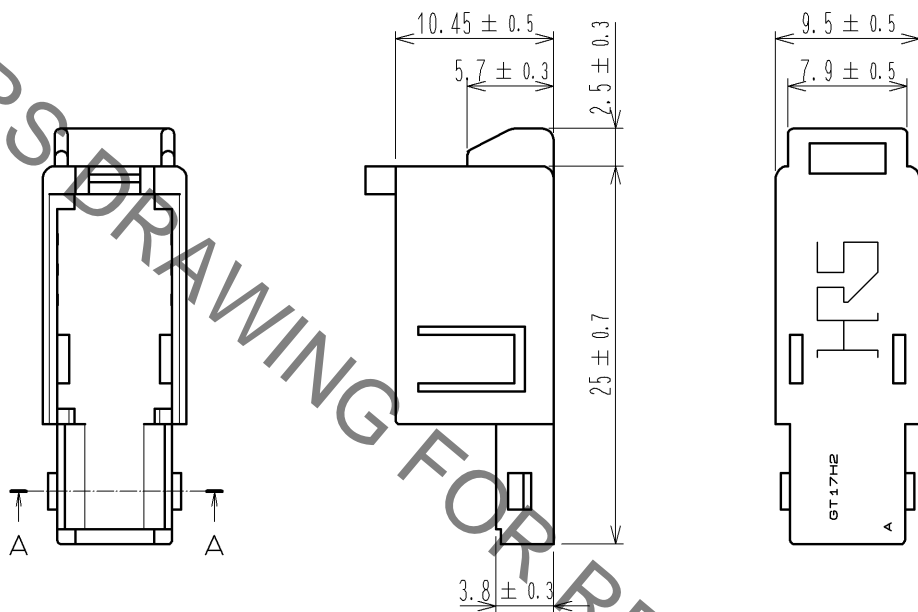

ELV, RoHS COMPLIANT

A-A

1	PBT	DARK GRAY					
NO.	MATERIAL	FINISH . REMARKS		NO.	MATERIAL	FINISH . REMARKS	
UNITS mm		SCALE 2 : 1	COUNT 	DESCRIPTION OF REVISIONS		DESIGNED	CHECKED
HIROSE ELECTRIC CO., LTD.		APPROVED : AR. SHIRAI	12. 04. 25	DRAWING NO.		EDC4-168001-00	
		CHECKED : NH. NAKATA	12. 04. 24	PART NO.		GT17H2-4S-HU	
		DESIGNED : TS. KUBOTA	12. 04. 24	CODE NO.		CL767-0245-3-00	
		DRAWN : TS. KUBOTA	12. 04. 24			1/1	