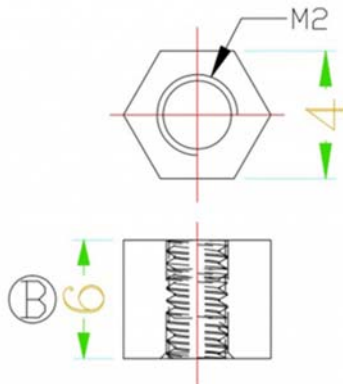

Grove - Screw&Nut Pack (20 Sets)

SKU 114020101

The Grove - Screw&Nut Pack (20 Sets) is used for the mounting of the Grove module.

Part List:

PM2.0xH5.0mm-Nylon-White Screw x 20

M2.0xH6.0mm-Nylon-White Nut x10

M2.0xH10.0mm-Nylon-White Nut x10

Dimension (Unit mm)

Screw

6.0mm Nut

10.0mm Nut

Assembly example

6.0mm Nut

10.0mm Nut