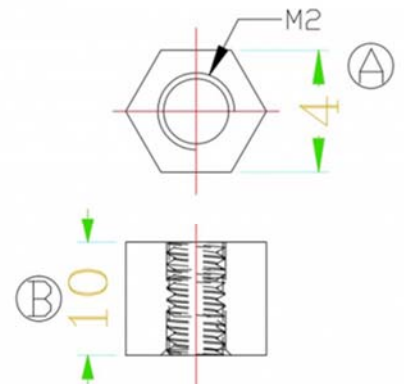

Grove - Screw&Nut Pack (20 Sets)

SKU 114020101

The Grove - Screw&Nut Pack (20 Sets) is used for the mounting of the Grove module.

Part List:

PM2.0xH5.0mm-Nylon-White Screw x 20

M2.0xH6.0mm-Nylon-White Nut x10

M2.0xH10.0mm-Nylon-White Nut x10

Dimension (Unit mm)

Screw

6.0mm Nut

10.0mm Nut

Assembly example

6.0mm Nut

10.0mm Nut