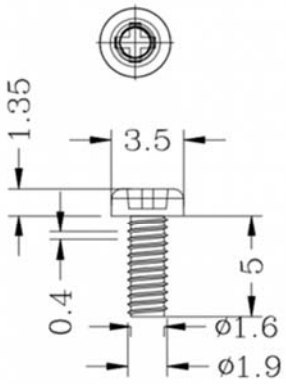

Grove - Screw&Nut Pack (20 Sets)

SKU 114020101

The Grove - Screw&Nut Pack (20 Sets) is used for the mounting of the Grove module.

Part List:

PM2.0xH5.0mm-Nylon-White Screw x 20

M2.0xH6.0mm-Nylon-White Nut x10

M2.0xH10.0mm-Nylon-White Nut x10

Dimension (Unit mm)

Screw

6.0mm Nut

10.0mm Nut

Assembly example

6.0mm Nut

10.0mm Nut