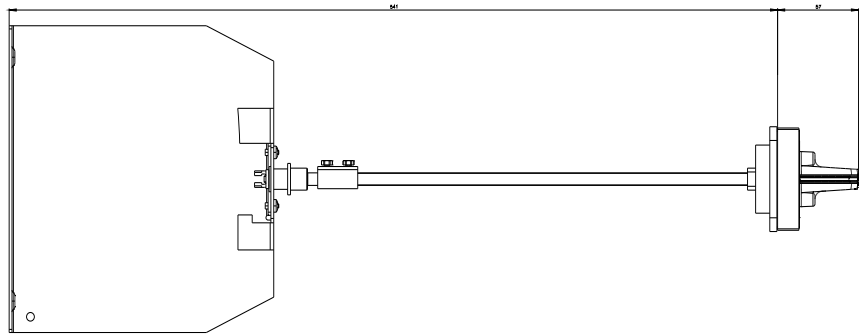

door-coupling rotary operating mechanism for harsh conditions for circuit breaker size S3 handle EMERGENCY OFF

General technical data		
product brand name		SIRIUS
product designation		door-coupling rotary operating mechanism for heavy-duty operating conditions
size of the circuit-breaker		S3
design of the product		EMERGENCY OFF door-coupling rotary operating mechanism
suitability for use		circuit-breakers S3
color of the actuating element		red / yellow
Installation/ mounting/ dimensions		
mounting position		any
fastening method		screw fixing
Certificates/ approvals		
certificate of suitability		CE / UL / CSA
General Product Approval		Declaration of Conformity

Image database (product images, 2D dimension drawings, 3D models, device circuit diagrams, EPLAN macros, ...)

http://www.automation.siemens.com/bilddb/cax_de.aspx?mlfb=3RV2946-3C&lang=en

last modified:

12/1/2021 