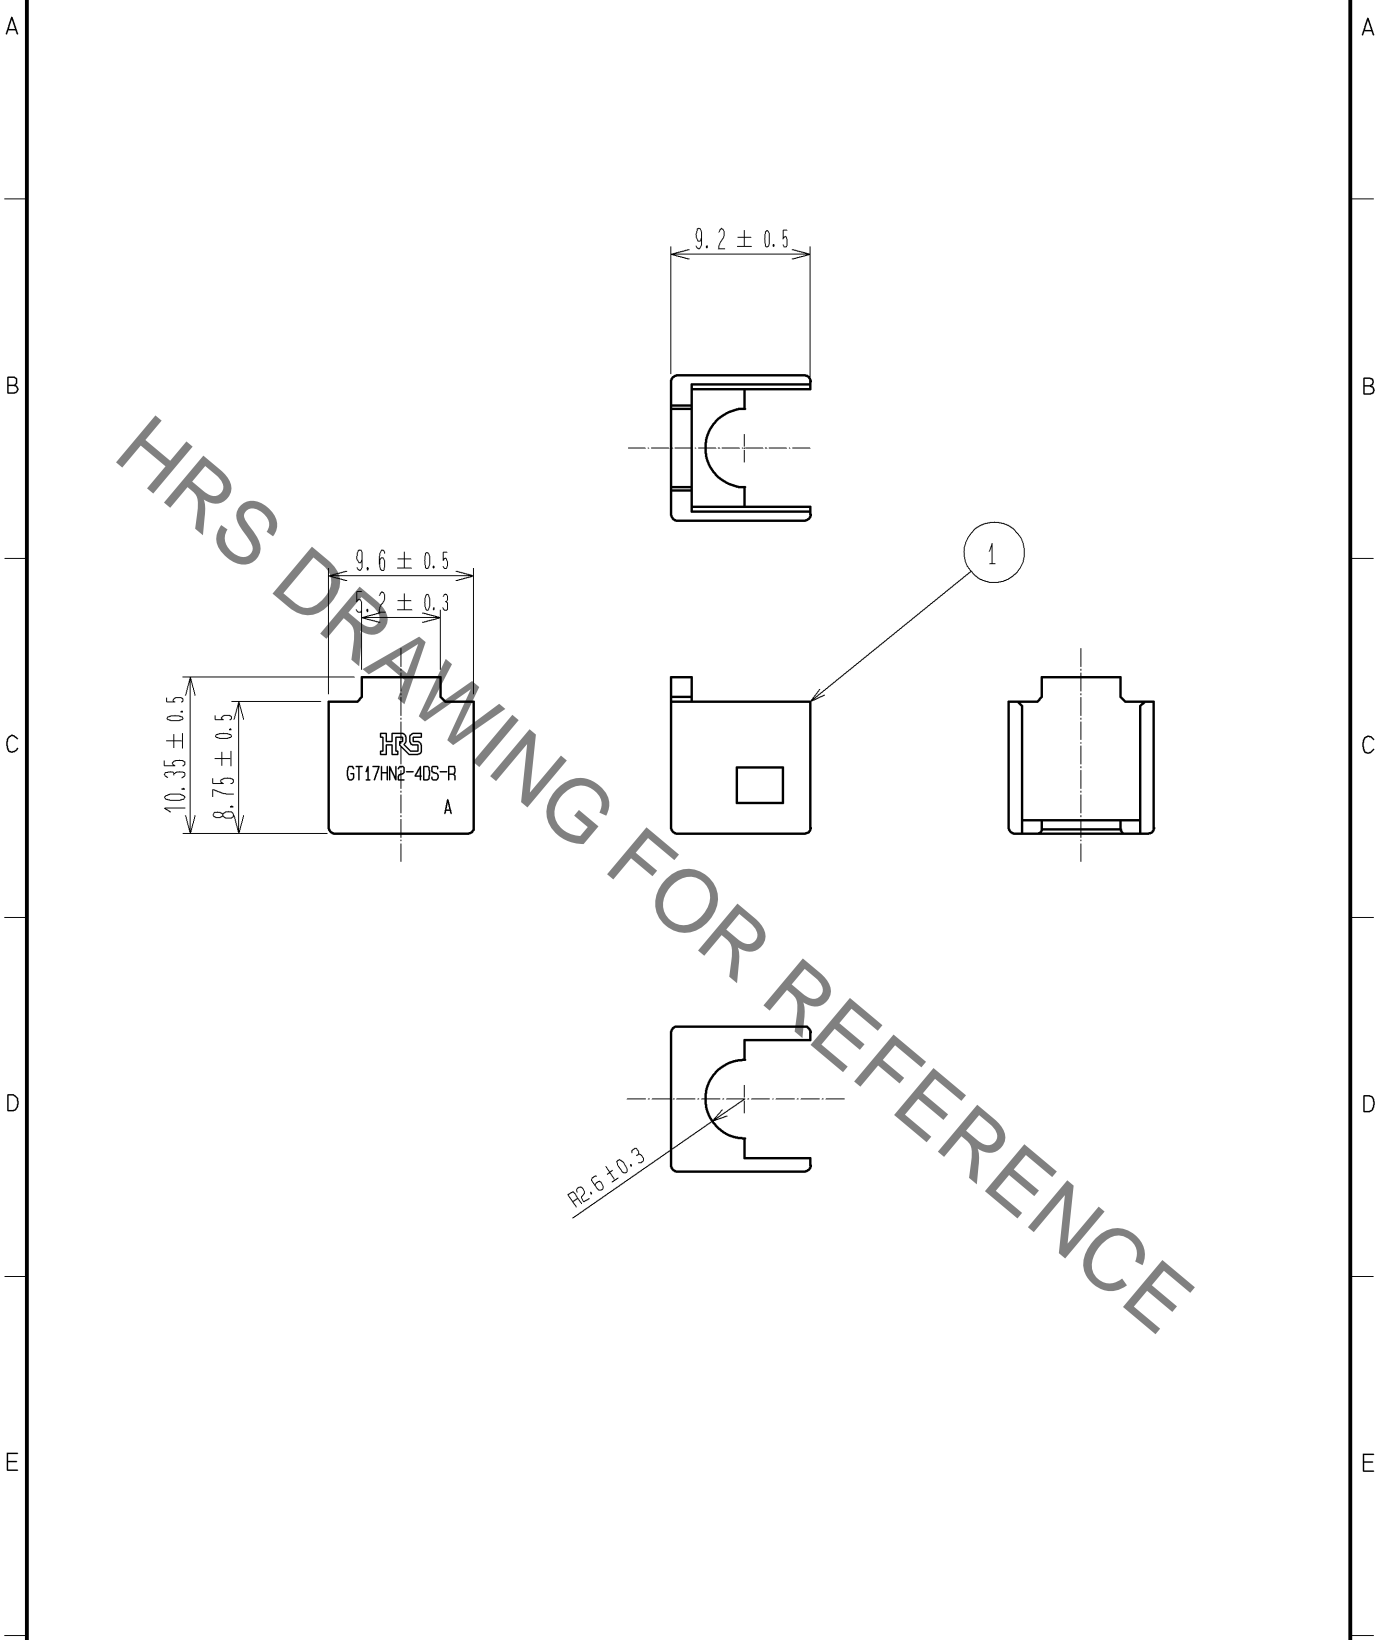

ELV, RoHS COMPLIANT

1	PBT-M	DARK GRAY						
NO.	MATERIAL	FINISH	REMARKS	NO.	MATERIAL	FINISH	REMARKS	
UNITS mm		SCALE 2 : 1	COUNT 	DESCRIPTION OF REVISIONS		DESIGNED	CHECKED	DATE
<b>HRS</b> HIROSE ELECTRIC CO., LTD.	APPROVED	: AR. SHIRAI	11.12.28	DRAWING NO.		EDC3-168897-00		
	CHECKED	: AR. SHIRAI	11.12.28	PART NO.		GT17HN2-4DS-R		
	DESIGNED	: NH. NAKATA	11.12.27	CODE NO.		CL767-0268-9-00		
	DRAWN	: NH. NAKATA	11.12.27					