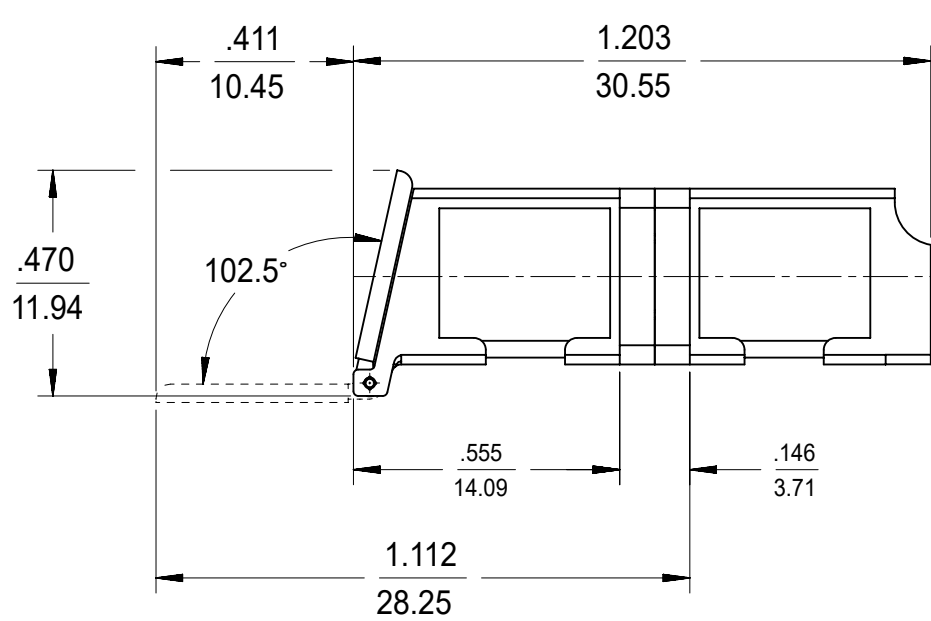

LC 8 PORT ADAPTER P/N	LC 8 PORT ADAPTER COLOR	SPLIT SLEEVE MATERIAL
106121-0100	BLUE	CERAMIC
106121-0101	GREEN	
106121-0102	BEIGE	
106121-0103	AQUA	

RECOMMENDED  
MOUNTING PATTERN

ISO VIEW

NOTES:  
1. ALL DIMENSIONS ARE FOR REFERENCE.  
2. DUST CAPS SHOWN IN ISO VIEW ONLY.

FUNCTIONAL SYMBOLS	THIS DRAWING CONTAINS INFORMATION THAT IS PROPRIETARY TO MOLEX ELECTRONIC TECHNOLOGIES, LLC AND SHOULD NOT BE USED WITHOUT WRITTEN PERMISSION		CURRENT REV DESC:	
	DIMENSION UNITS	SCALE		
$\nabla_A = 0$	INCH/MM	1:1		
$\nabla_C = 0$	GENERAL TOLERANCES (UNLESS SPECIFIED)			
$\nabla_D = 0$	ANGULAR TOL ± °			
DIVISIONAL SYMBOLS	4 PLACES ±	EC NO: 652962	2021/05/18	
	3 PLACES ±	DRWN: VIKESK1	2021/08/24	
	2 PLACES ±	CHK'D: WCHEN	2021/08/24	
	1 PLACE ±	APPR: WCHEN		
0 PLACES ±	INITIAL REVISION:	2011/08/18		
	DRWN: YBELENKIY	2012/02/06		
	APPR: WCHEN			
DRAFT WHERE APPLICABLE MUST REMAIN WITHIN DIMENSIONS		THIRD ANGLE PROJECTION	DRAWING	SERIES
			C-SIZE	106121
DOCUMENT STATUS		P1	RELEASE DATE	2021/08/24 01:00:09

**molex**

LC 8 PORT ADAPTER  
SCREW MOUNT W/SHUTTERS

PRODUCT CUSTOMER DRAWING

DOCUMENT NUMBER	DOC TYPE	DOC PART	REVISION
SD-106121-0100	PSD	001	C

MATERIAL NUMBER	CUSTOMER	SHEET NUMBER
SEE TABLE	GENERAL MARKET	1 OF 1