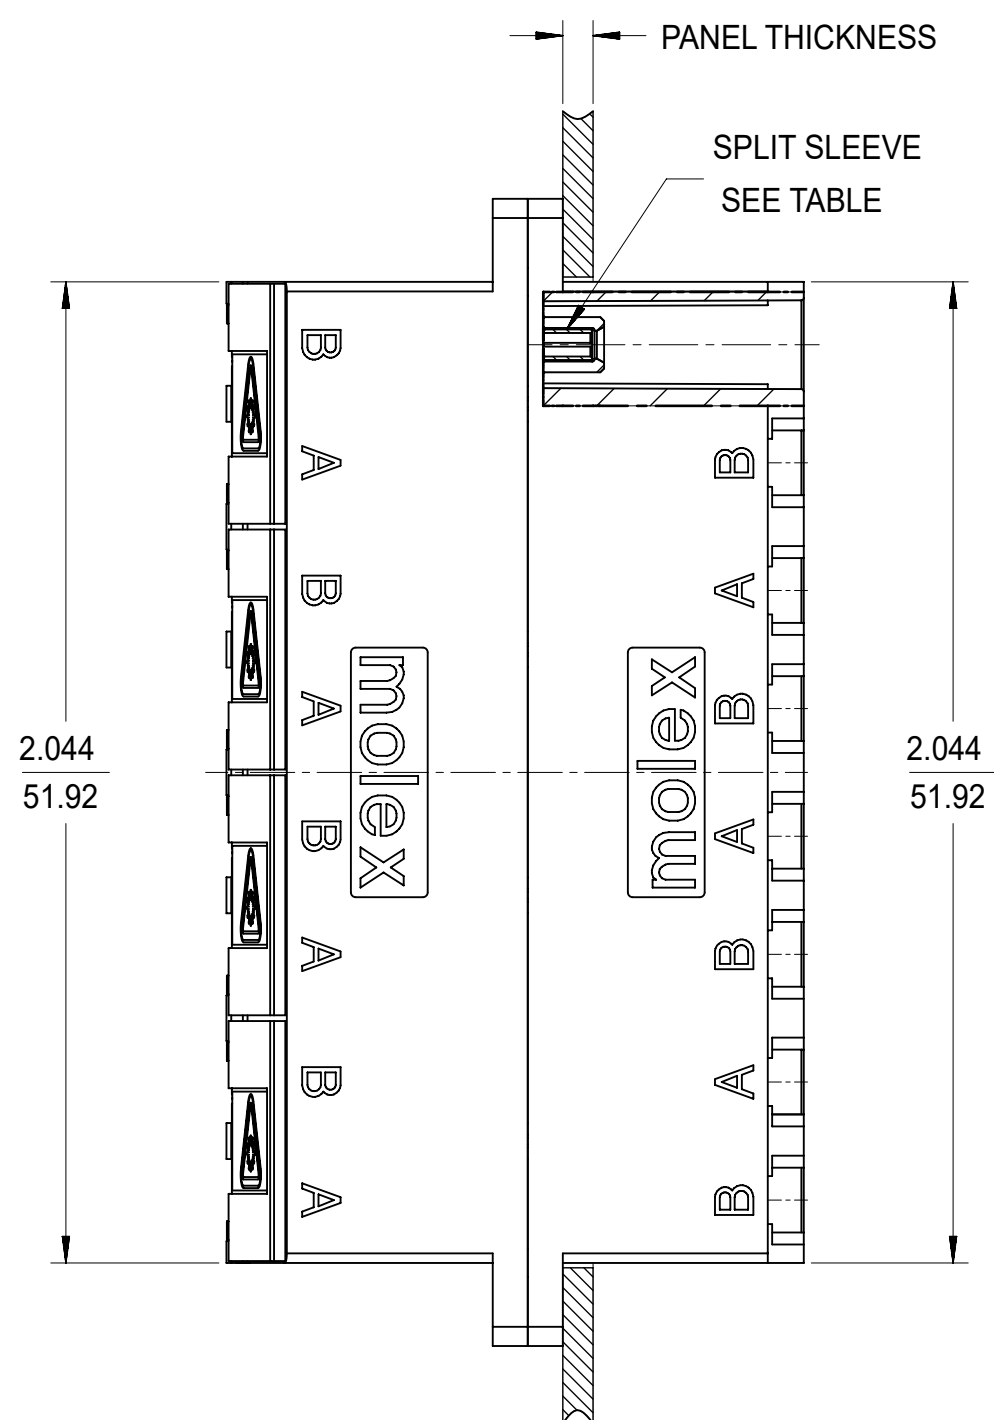

LC 8 PORT ADAPTER P/N	LC 8 PORT ADAPTER COLOR	SPLIT SLEEVE MATERIAL
106121-0100	BLUE	CERAMIC
106121-0101	GREEN	
106121-0102	BEIGE	
106121-0103	AQUA	

RECOMMENDED  
MOUNTING PATTERN

ISO VIEW

NOTES:  
1. ALL DIMENSIONS ARE FOR REFERENCE.  
2. DUST CAPS SHOWN IN ISO VIEW ONLY.

FUNCTIONAL SYMBOLS	THIS DRAWING CONTAINS INFORMATION THAT IS PROPRIETARY TO MOLEX ELECTRONIC TECHNOLOGIES, LLC AND SHOULD NOT BE USED WITHOUT WRITTEN PERMISSION		CURRENT REV DESC:	
	DIMENSION UNITS	SCALE		
$\nabla_A = 0$	INCH/MM	1:1		
$\nabla_C = 0$	GENERAL TOLERANCES (UNLESS SPECIFIED)			
$\nabla_D = 0$	ANGULAR TOL ± °			
DIVISIONAL SYMBOLS	4 PLACES ±	EC NO: 652962	2021/05/18	
	3 PLACES ±	DRWN: VIKESK1	2021/08/24	
	2 PLACES ±	CHK'D: WCHEN	2021/08/24	
	1 PLACE ±	APPR: WCHEN		
0 PLACES ±	INITIAL REVISION:	2011/08/18		
	DRWN: YBELENKIY	2012/02/06		
	APPR: WCHEN			
DRAFT WHERE APPLICABLE MUST REMAIN WITHIN DIMENSIONS		THIRD ANGLE PROJECTION	DRAWING	SERIES
			C-SIZE	106121
DOCUMENT STATUS		P1	RELEASE DATE	2021/08/24 01:00:09

**molex**

LC 8 PORT ADAPTER  
SCREW MOUNT W/SHUTTERS

PRODUCT CUSTOMER DRAWING

DOCUMENT NUMBER	DOC TYPE	DOC PART	REVISION
SD-106121-0100	PSD	001	C

MATERIAL NUMBER	CUSTOMER	SHEET NUMBER
SEE TABLE	GENERAL MARKET	1 OF 1