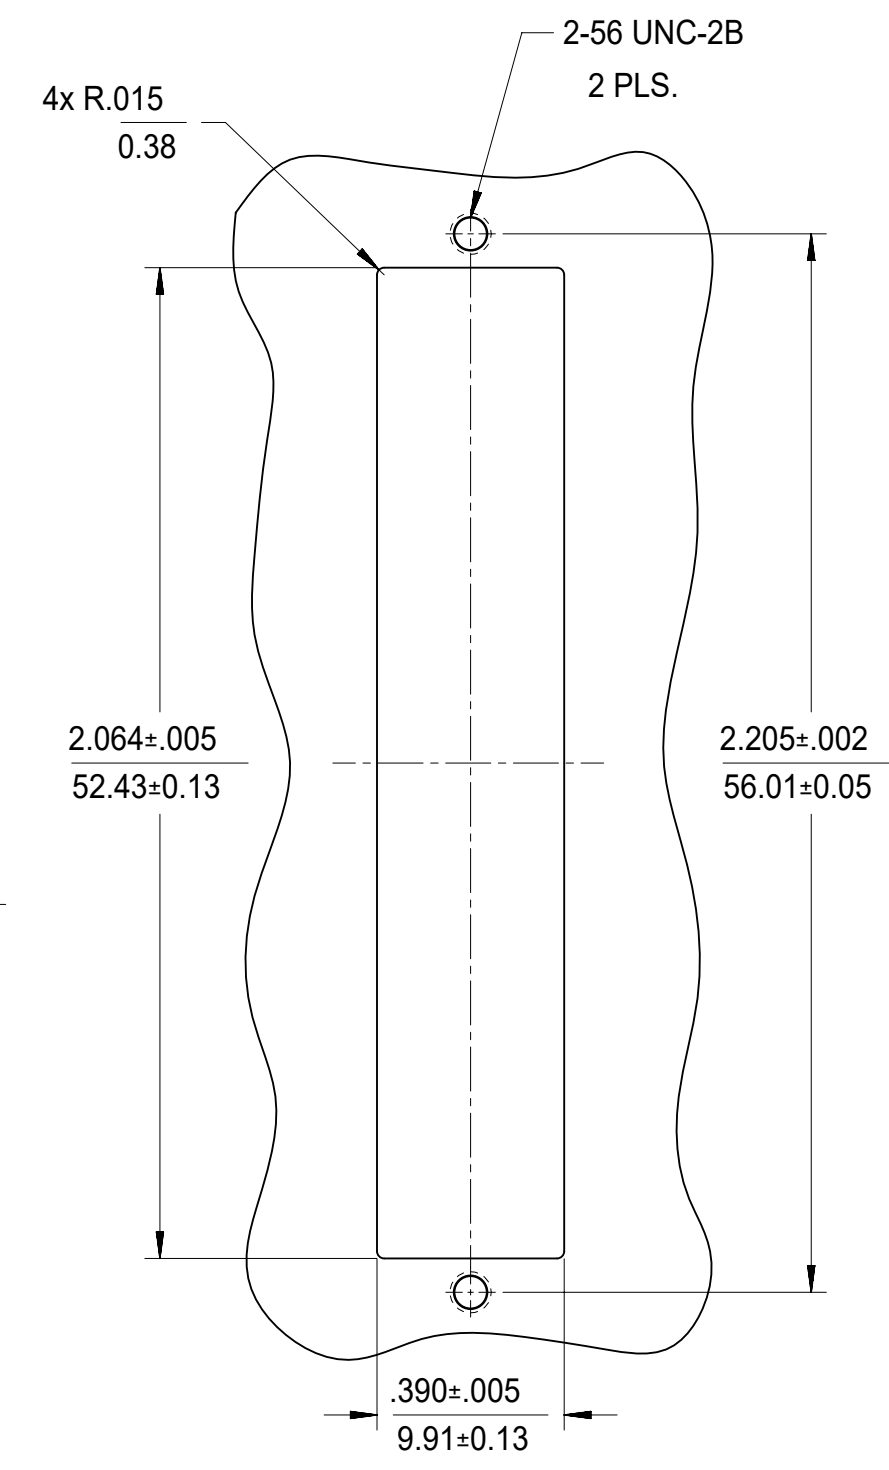

LC 8 PORT ADAPTER P/N	LC 8 PORT ADAPTER COLOR	SPLIT SLEEVE MATERIAL
106121-0100	BLUE	CERAMIC
106121-0101	GREEN	
106121-0102	BEIGE	
106121-0103	AQUA	

RECOMMENDED  
MOUNTING PATTERN

ISO VIEW

NOTES:  
1. ALL DIMENSIONS ARE FOR REFERENCE.  
2. DUST CAPS SHOWN IN ISO VIEW ONLY.

FUNCTIONAL SYMBOLS	THIS DRAWING CONTAINS INFORMATION THAT IS PROPRIETARY TO MOLEX ELECTRONIC TECHNOLOGIES, LLC AND SHOULD NOT BE USED WITHOUT WRITTEN PERMISSION		CURRENT REV DESC:	
	DIMENSION UNITS	SCALE		
$\nabla_A = 0$	INCH/MM	1:1		
$\nabla_C = 0$	GENERAL TOLERANCES (UNLESS SPECIFIED)			
$\nabla_D = 0$	ANGULAR TOL ± °			
DIVISIONAL SYMBOLS	4 PLACES ±	EC NO: 652962	2021/05/18	
	3 PLACES ±	DRWN: VIKESK1	2021/08/24	
	2 PLACES ±	CHK'D: WCHEN	2021/08/24	
	1 PLACE ±	APPR: WCHEN		
0 PLACES ±	INITIAL REVISION:	2011/08/18		
	DRWN: YBELENKIY	2012/02/06		
	APPR: WCHEN			
DRAFT WHERE APPLICABLE MUST REMAIN WITHIN DIMENSIONS		THIRD ANGLE PROJECTION	DRAWING	SERIES
			C-SIZE	106121
DOCUMENT STATUS		P1	RELEASE DATE	2021/08/24 01:00:09

**molex**

LC 8 PORT ADAPTER  
SCREW MOUNT W/SHUTTERS

PRODUCT CUSTOMER DRAWING

DOCUMENT NUMBER	DOC TYPE	DOC PART	REVISION
SD-106121-0100	PSD	001	C

MATERIAL NUMBER	CUSTOMER	SHEET NUMBER
SEE TABLE	GENERAL MARKET	1 OF 1