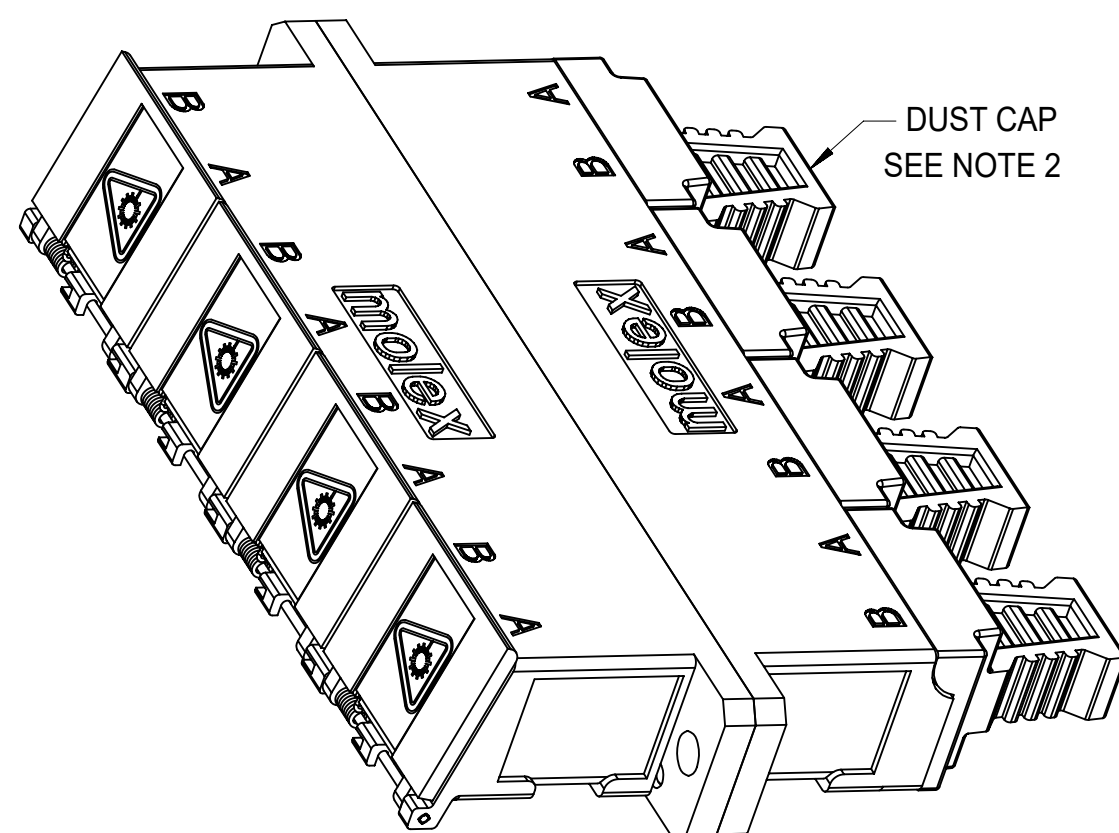

LC 8 PORT ADAPTER P/N	LC 8 PORT ADAPTER COLOR	SPLIT SLEEVE MATERIAL
106121-0100	BLUE	CERAMIC
106121-0101	GREEN	
106121-0102	BEIGE	
106121-0103	AQUA	

RECOMMENDED  
MOUNTING PATTERN

ISO VIEW

NOTES:  
1. ALL DIMENSIONS ARE FOR REFERENCE.  
2. DUST CAPS SHOWN IN ISO VIEW ONLY.

FUNCTIONAL SYMBOLS	THIS DRAWING CONTAINS INFORMATION THAT IS PROPRIETARY TO MOLEX ELECTRONIC TECHNOLOGIES, LLC AND SHOULD NOT BE USED WITHOUT WRITTEN PERMISSION		CURRENT REV DESC:	
	DIMENSION UNITS	SCALE		
$\nabla_A = 0$	INCH/MM	1:1		
$\nabla_C = 0$	GENERAL TOLERANCES (UNLESS SPECIFIED)			
$\nabla_D = 0$	ANGULAR TOL ± °			
DIVISIONAL SYMBOLS	4 PLACES ±	EC NO: 652962	2021/05/18	
	3 PLACES ±	DRWN: VIKESK1	2021/08/24	
	2 PLACES ±	CHK'D: WCHEN	2021/08/24	
	1 PLACE ±	APPR: WCHEN		
0 PLACES ±	INITIAL REVISION:	2011/08/18		
	DRWN: YBELENKIY	2012/02/06		
	APPR: WCHEN			
DRAFT WHERE APPLICABLE MUST REMAIN WITHIN DIMENSIONS		THIRD ANGLE PROJECTION	DRAWING	SERIES
			C-SIZE	106121
DOCUMENT STATUS		P1	RELEASE DATE	2021/08/24 01:00:09

**molex**

LC 8 PORT ADAPTER  
SCREW MOUNT W/SHUTTERS

PRODUCT CUSTOMER DRAWING

DOCUMENT NUMBER	DOC TYPE	DOC PART	REVISION
SD-106121-0100	PSD	001	C

MATERIAL NUMBER	CUSTOMER	SHEET NUMBER
SEE TABLE	GENERAL MARKET	1 OF 1