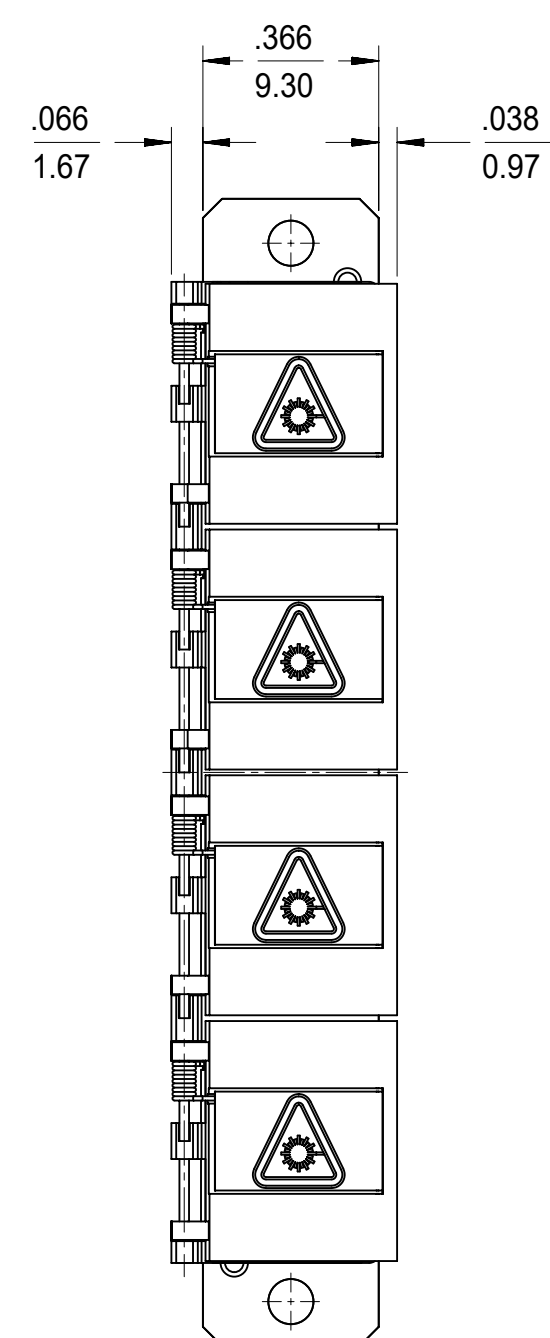

LC 8 PORT ADAPTER P/N	LC 8 PORT ADAPTER COLOR	SPLIT SLEEVE MATERIAL
106121-0100	BLUE	CERAMIC
106121-0101	GREEN	
106121-0102	BEIGE	
106121-0103	AQUA	

RECOMMENDED  
MOUNTING PATTERN

ISO VIEW

NOTES:  
1. ALL DIMENSIONS ARE FOR REFERENCE.  
2. DUST CAPS SHOWN IN ISO VIEW ONLY.

FUNCTIONAL SYMBOLS	THIS DRAWING CONTAINS INFORMATION THAT IS PROPRIETARY TO MOLEX ELECTRONIC TECHNOLOGIES, LLC AND SHOULD NOT BE USED WITHOUT WRITTEN PERMISSION		CURRENT REV DESC:	
	DIMENSION UNITS	SCALE		
$\nabla_A = 0$	INCH/MM	1:1		
$\nabla_C = 0$	GENERAL TOLERANCES (UNLESS SPECIFIED)			
$\nabla_D = 0$	ANGULAR TOL ± °			
DIVISIONAL SYMBOLS	4 PLACES ±	EC NO: 652962	2021/05/18	
	3 PLACES ±	DRWN: VIKESK1	2021/08/24	
	2 PLACES ±	CHK'D: WCHEN	2021/08/24	
	1 PLACE ±	APPR: WCHEN		
0 PLACES ±	INITIAL REVISION:	2011/08/18		
	DRWN: YBELENKIY	2012/02/06		
	APPR: WCHEN			
DRAFT WHERE APPLICABLE MUST REMAIN WITHIN DIMENSIONS		THIRD ANGLE PROJECTION	DRAWING	SERIES
			C-SIZE	106121
DOCUMENT STATUS		P1	RELEASE DATE	2021/08/24 01:00:09

**molex**

LC 8 PORT ADAPTER  
SCREW MOUNT W/SHUTTERS

PRODUCT CUSTOMER DRAWING

DOCUMENT NUMBER	DOC TYPE	DOC PART	REVISION
SD-106121-0100	PSD	001	C

MATERIAL NUMBER	CUSTOMER	SHEET NUMBER
SEE TABLE	GENERAL MARKET	1 OF 1