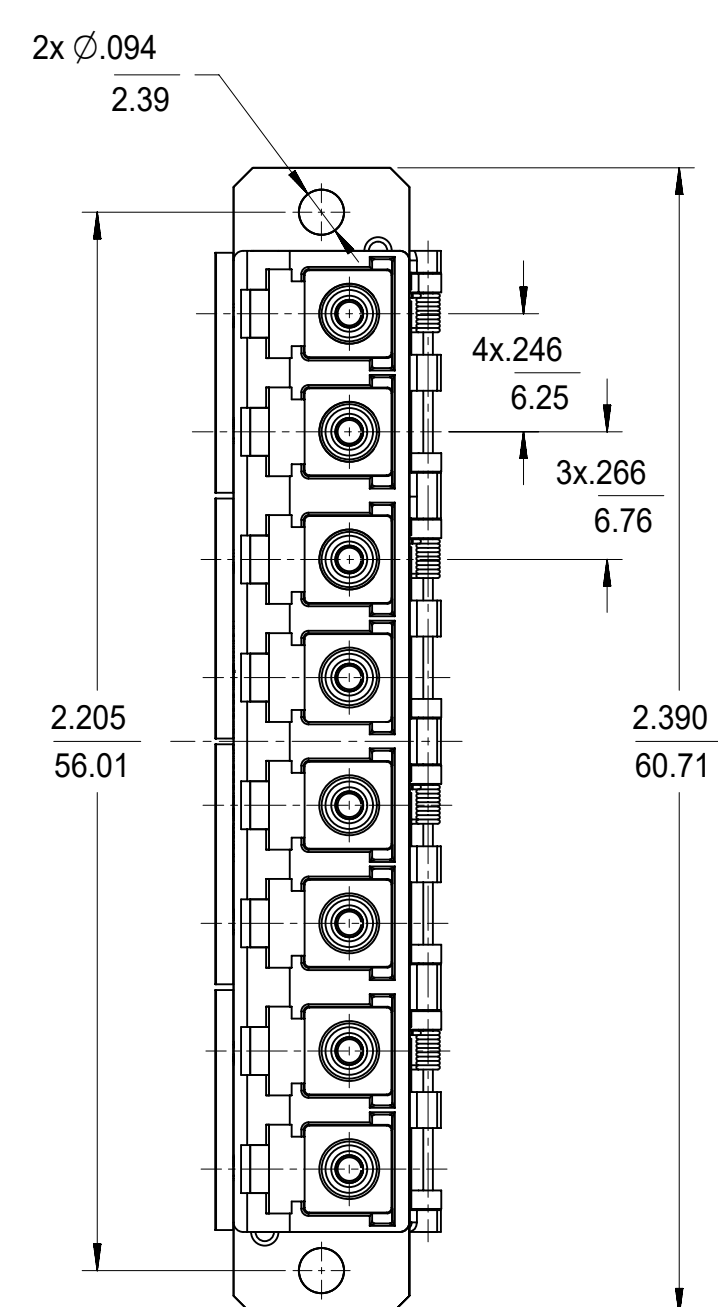

LC 8 PORT ADAPTER P/N	LC 8 PORT ADAPTER COLOR	SPLIT SLEEVE MATERIAL
106121-0100	BLUE	CERAMIC
106121-0101	GREEN	
106121-0102	BEIGE	
106121-0103	AQUA	

RECOMMENDED  
MOUNTING PATTERN

ISO VIEW

NOTES:  
1. ALL DIMENSIONS ARE FOR REFERENCE.  
2. DUST CAPS SHOWN IN ISO VIEW ONLY.

FUNCTIONAL SYMBOLS	THIS DRAWING CONTAINS INFORMATION THAT IS PROPRIETARY TO MOLEX ELECTRONIC TECHNOLOGIES, LLC AND SHOULD NOT BE USED WITHOUT WRITTEN PERMISSION		CURRENT REV DESC:	
	DIMENSION UNITS	SCALE		
$\nabla_A = 0$	INCH/MM	1:1		
$\nabla_C = 0$	GENERAL TOLERANCES (UNLESS SPECIFIED)			
$\nabla_D = 0$	ANGULAR TOL ± °			
DIVISIONAL SYMBOLS	4 PLACES ±	EC NO: 652962	2021/05/18	
	3 PLACES ±	DRWN: VIKESK1	2021/08/24	
	2 PLACES ±	CHK'D: WCHEN	2021/08/24	
	1 PLACE ±	APPR: WCHEN		
0 PLACES ±	INITIAL REVISION:	2011/08/18		
	DRWN: YBELENKIY	2012/02/06		
	APPR: WCHEN			
DRAFT WHERE APPLICABLE MUST REMAIN WITHIN DIMENSIONS		THIRD ANGLE PROJECTION	DRAWING	SERIES
			C-SIZE	106121
DOCUMENT STATUS		P1	RELEASE DATE	2021/08/24 01:00:09

**molex**

LC 8 PORT ADAPTER  
SCREW MOUNT W/SHUTTERS

PRODUCT CUSTOMER DRAWING

DOCUMENT NUMBER	DOC TYPE	DOC PART	REVISION
SD-106121-0100	PSD	001	C

MATERIAL NUMBER	CUSTOMER	SHEET NUMBER
SEE TABLE	GENERAL MARKET	1 OF 1