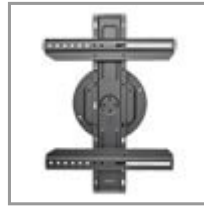

## Portrait/Landscape Rotatable Fixed Flat-Screen Wall Mount for 37" to 70" TVs and Monitors

MODEL NUMBER: DWM3770PLX

Hangs a flat-panel television, monitor or other display on the wall. Recommended for home theaters, classrooms, boardrooms, hotels, bars and restaurants. Rotates 90° for portrait and landscape viewing angles.

### Description

The VESA-compliant DWM3770PLX Portrait/Landscape Rotatable Fixed Flat-Screen Wall Mount allows you to mount your flat-panel television, monitor or other display on the wall. Recommended for home theaters, classrooms, boardrooms, hotels, bars and restaurants, it fits most flat-panel displays from 37 to 70 inches.

The DWM3770PLX effortlessly rotates 90 degrees to position your display in either portrait or landscape mode to fit your environment and comfort level. The durable all-metal frame with scratch-resistant powder-coated finish supports up to 110 lbs (49.9 kgs).

To ease wall installation, the VESA plate attached to the display slides down into the wall-mounted plate. Mounting hardware is included. A built-in bubble level allows accurate wall plate leveling. The DWM3770PLX conforms to VESA-compliant displays with any of the following mounting hole patterns: 200 x 100 mm, 200 x 200 mm, 200 x 300 mm, 200 x 400 mm, 300 x 200 mm, 300 x 300 mm, 300 x 400 mm, 400 x 200 mm, 400 x 300 mm, 400 x 400 mm, 500 x 200 mm, 500 x 300 mm, 500 x 400 mm, 600 x 300 mm and 600 x 400 mm