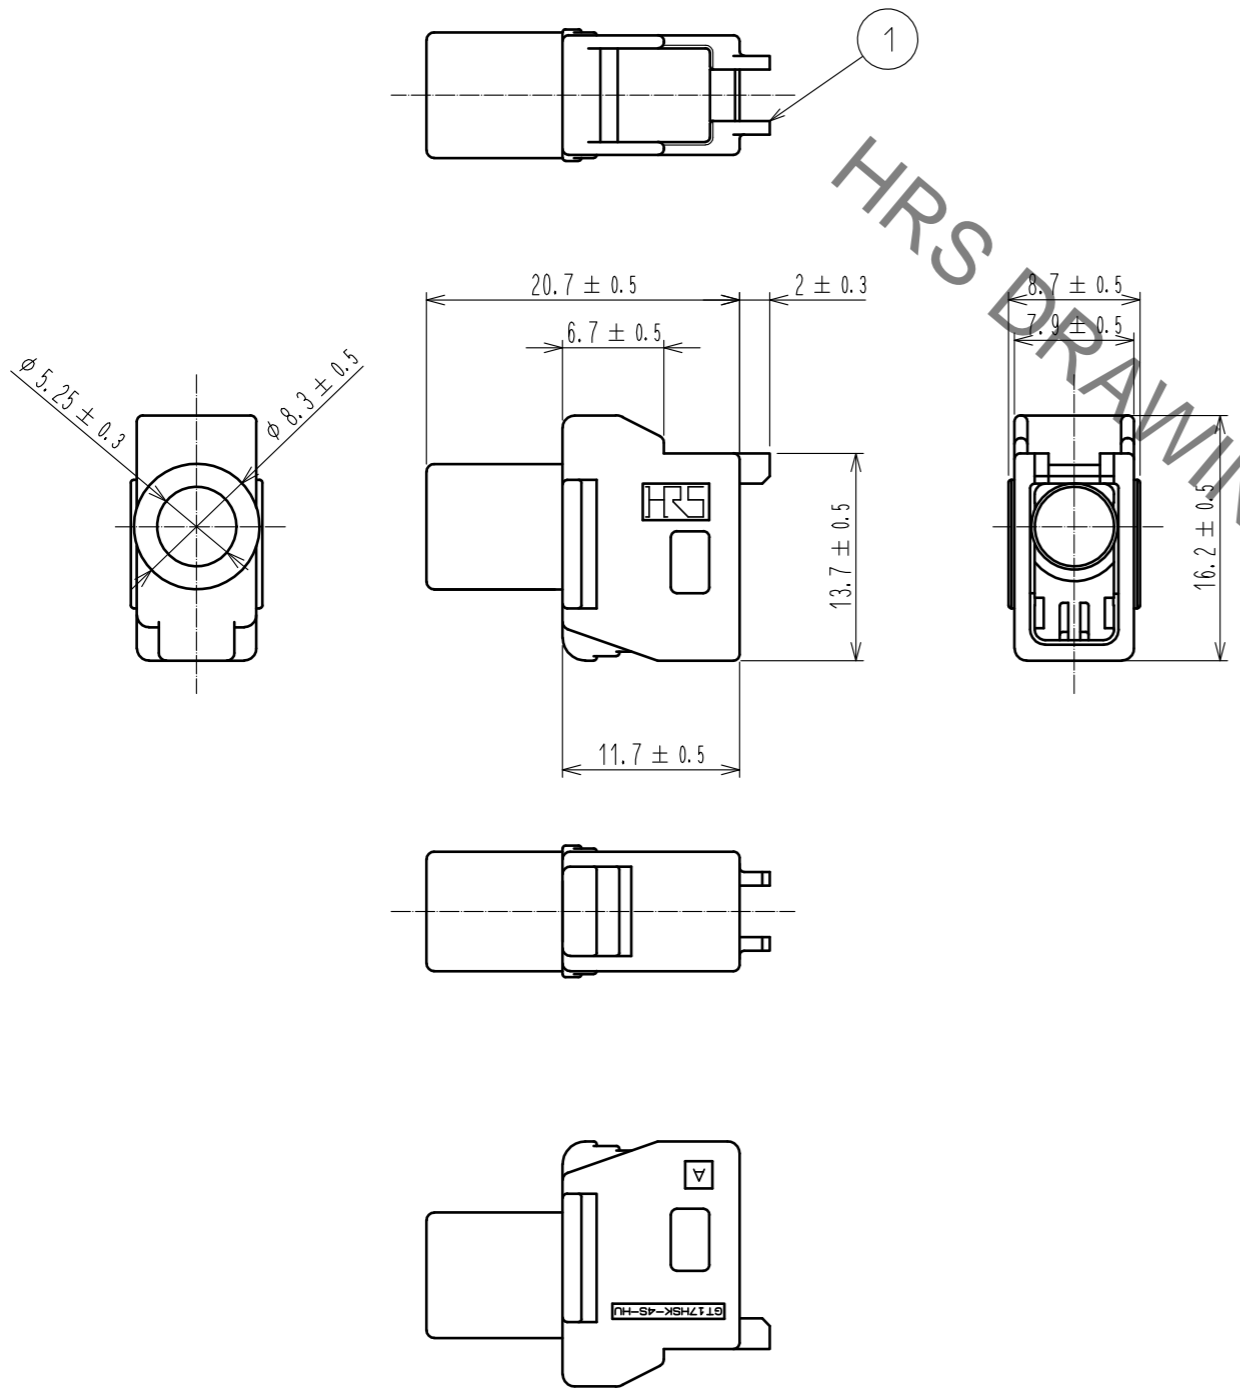

ELV. RoHS COMPLIANT

GT17HSK-4S(*)/SET * : KEY

1	PBT	DARK GRAY						
NO.	MATERIAL	FINISH .	REMARKS	NO.	MATERIAL	FINISH .	REMARKS	
UNITS		SCALE	COUNT	DESCRIPTION OF REVISIONS		DESIGNED	CHECKED	DATE
mm		2 : 1						
HIROSE ELECTRIC CO., LTD.				APPROVED : AR. SHIRAI	17.07.21	DRAWING NO. EDC-167969-00-02		
				CHECKED : TH. MIZUGUCHI	17.07.20	PART NO. GT17HSK-4S-HU		
				DESIGNED : YT. TAKANASHI	17.07.20	CODE NO. CL767-0244-0-00		
				DRAWN : YT. TAKANASHI	17.07.20	1/1		