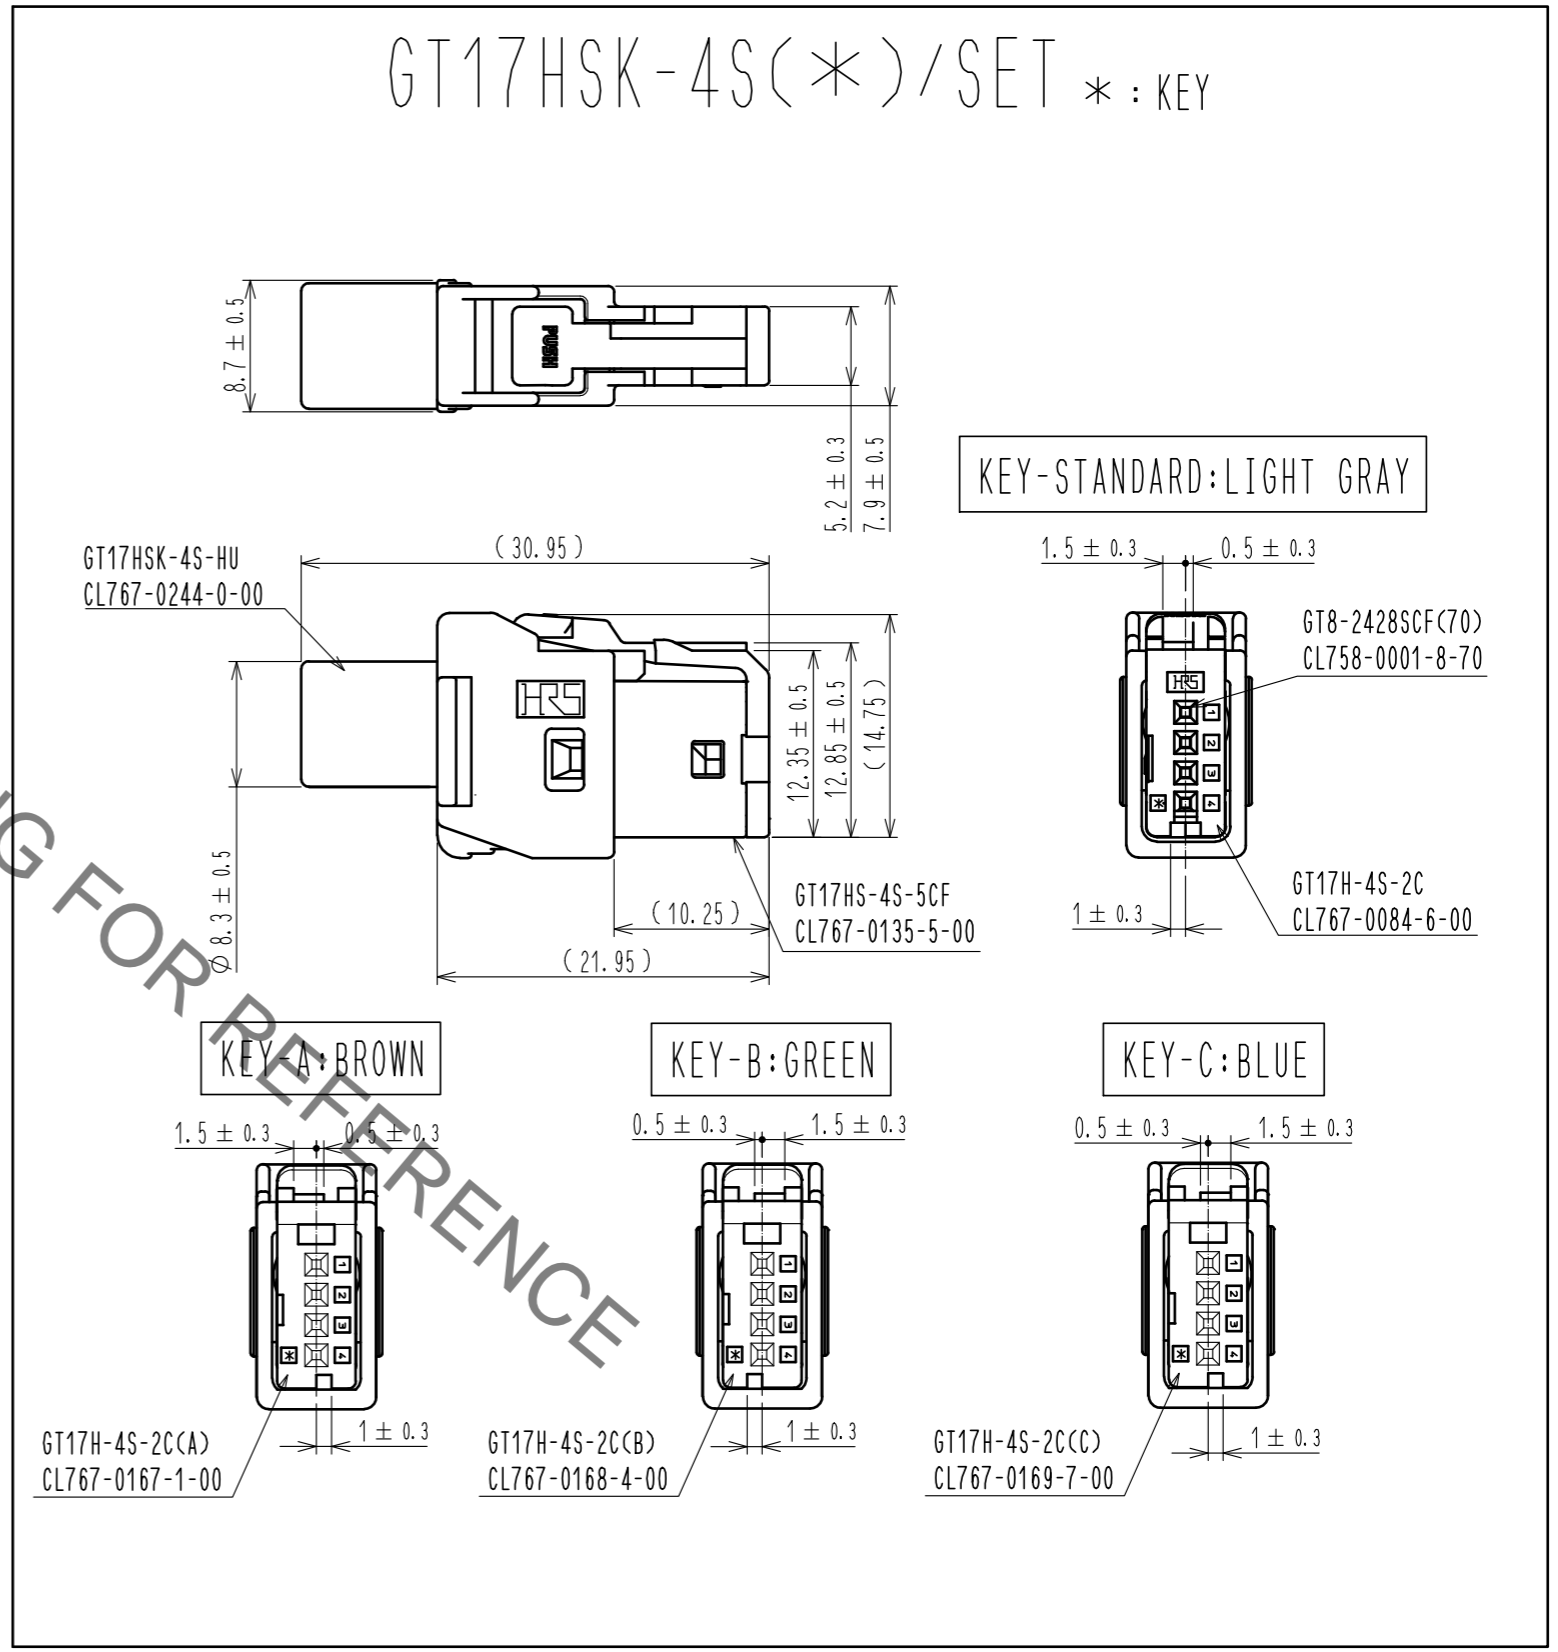

ELV. RoHS COMPLIANT

GT17HSK-4S(*)/SET * : KEY

1	PBT	DARK GRAY						
NO.	MATERIAL	FINISH .	REMARKS	NO.	MATERIAL	FINISH .	REMARKS	
UNITS		SCALE	COUNT	DESCRIPTION OF REVISIONS		DESIGNED	CHECKED	DATE
mm		2 : 1						
HIROSE ELECTRIC CO., LTD.				APPROVED : AR. SHIRAI	17.07.21	DRAWING NO. EDC-167969-00-02		
				CHECKED : TH. MIZUGUCHI	17.07.20	PART NO. GT17HSK-4S-HU		
				DESIGNED : YT. TAKANASHI	17.07.20	CODE NO. CL767-0244-0-00		
				DRAWN : YT. TAKANASHI	17.07.20	1/1		