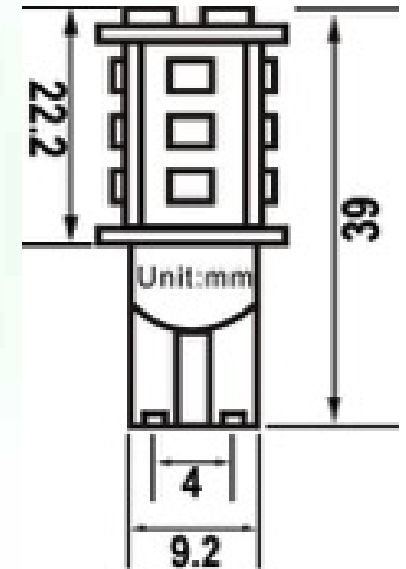

select your lamp

Part Number	Color Temp	Base
GI-WC-W85-12	3000K	wedge

other

Dimensions	Warranty	Gross Weight	Case QTY
1.53" x 0.52"	6 years	0.53 ounces	1 pcs

Features

- > No UV or IR radiation
- > 50,000 hour LED lifespan based on IES LM-80 results and TM-21 calculations
- > 90% energy savings compared to halogen lamps