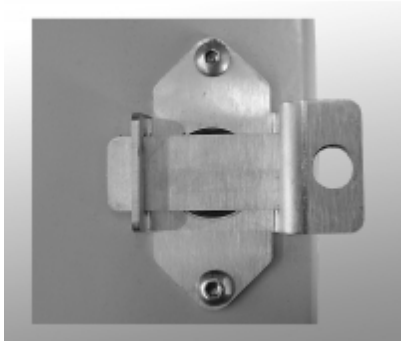

Quality Products. Service Excellence.

Padlock Adaptor

EJ Series

Features

- For use with Eclipse Junior (EJ) Series enclosures.
- Padlock adaptor fits directly over the slotted quarter turn preventing access.
- 2mm thick 14 gauge stainless steel.
- Stainless steel mounting hardware provided.
- Once installed, the bolts cannot be removed without the door open.
- Easy installed in the field.
- Padlock not included.
- Maintains UL/CSA Type 4, 4X rating.

Part No.

EJPA

Tags: **adapter, padlock, hardware, accessories, Eclipse Junior** *Data subject to change without notice*

© 2023. Hammond Manufacturing Ltd. All rights reserved.