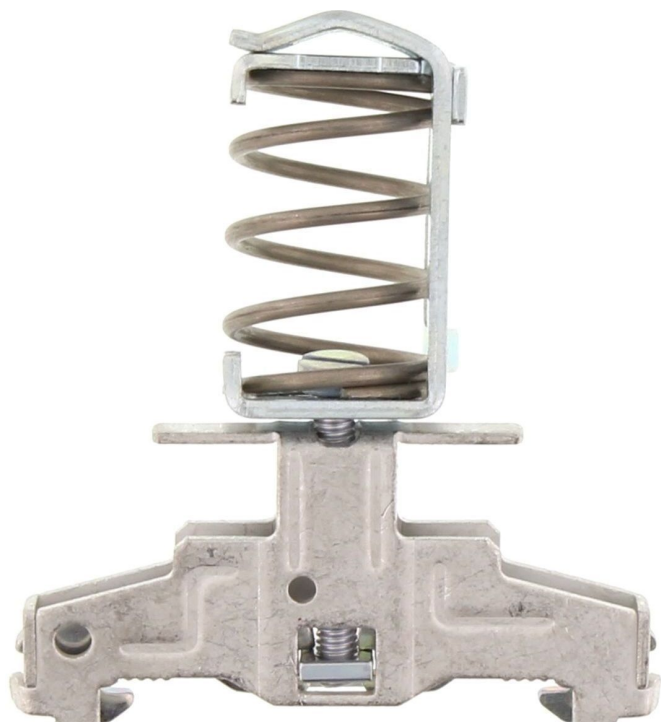

Data sheet

1572.0 SAB 13,5/F

Shield-connection clip, Mounting type: Mounting rail TS 35/7.5, Material: Steel, Colour: natural

Business data

Article number	1572.0
Article name	SAB 13,5/F
GTIN (EAN)	4044211047436
Packaging unit	10
Quantity unit	PC
Weight per piece (not including packaging)	33.6 g
Weight per piece (including packaging)	33.84 g
Unit of weight	G
Customs number	85369010
Country of origin	DE
Product description	Shield-connection clip
Colour	Natural

Data sheet

1572.0 SAB 13,5/F

Technical data

Dimensions

Length	52 mm
Width	19 mm
Height TS 35/7.5	60 mm

Materials

Material	Steel
----------	-------

Further technical data

Mounting type	Mounting rail TS 35/7,5
---------------	-------------------------

Connection data

Cable diameter, min.	4 mm
Cable diameter, max.	13.5 mm

Environmental Product Compliance

REACH Conform	yes
REACH Reference date	2023-01-17
REACH Candidate Substance Note	No
RoHS Conform	yes