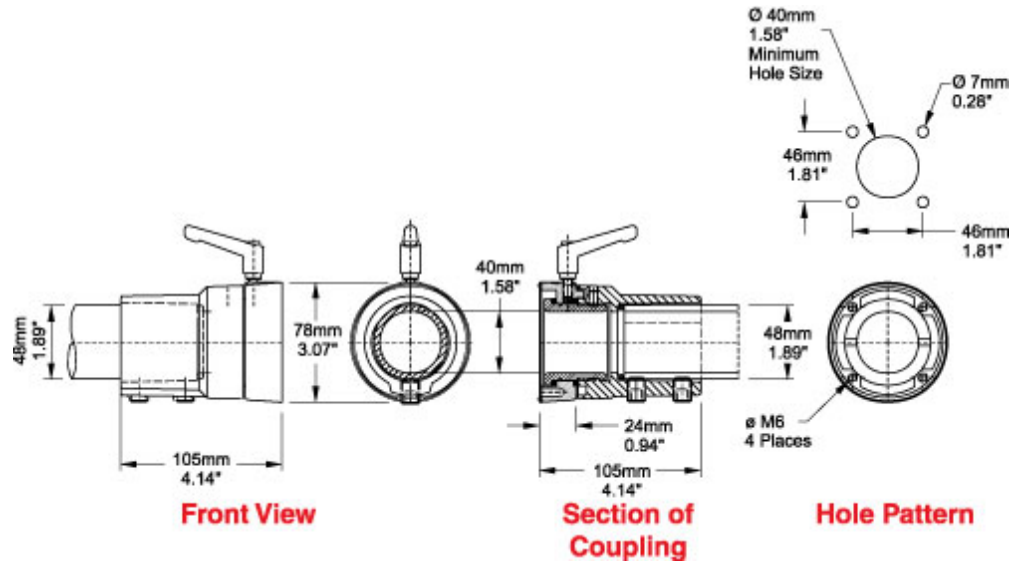

## Tara Plus Coupling TPSSC Series

- Attaches to enclosure.
- Accepts 48mm round tube. perpendicular to enclosure top/bottom.
- Die-cast Aluminum G Al Si 12.
- Adjustable torque resistance.
- Rotates 300°.

Part No.	Mounting Position
R149-025-500	Top
R149-025-501	Bottom

Data subject to change without notice