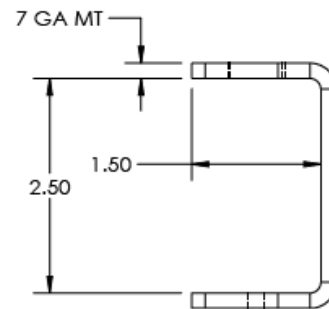

HEAVY DUTY GOOSENECK FLEX ARM

95156 24" Long, 1/4-20 Female, C-Clamp Base

ARM LENGTH	24" (609.6mm)
ARM MATERIAL	Steel
OUTSIDE DIAMETER	.695"
INSIDE DIAMETER	.325"
LOAD RATING	Max Load @ 90 Degrees: <u>1.5 pounds</u> 
FEEL	Heavy Duty, Feels Stiff
MOUNTING STYLE	C-Clamp, 2.5" L x 2.0" W x 1.5" H Threaded in place with Loctite
TOP FITTING	1/4-20 UNC Female Thread Male Thread Conversion Kit included with single use tube of Loctite and Male Stud
BASE FITTING	Black e-coated 3/8 NPSM x .375" long Hex Fer- rule
COVERING SLEEVE	PVC, Matte Black