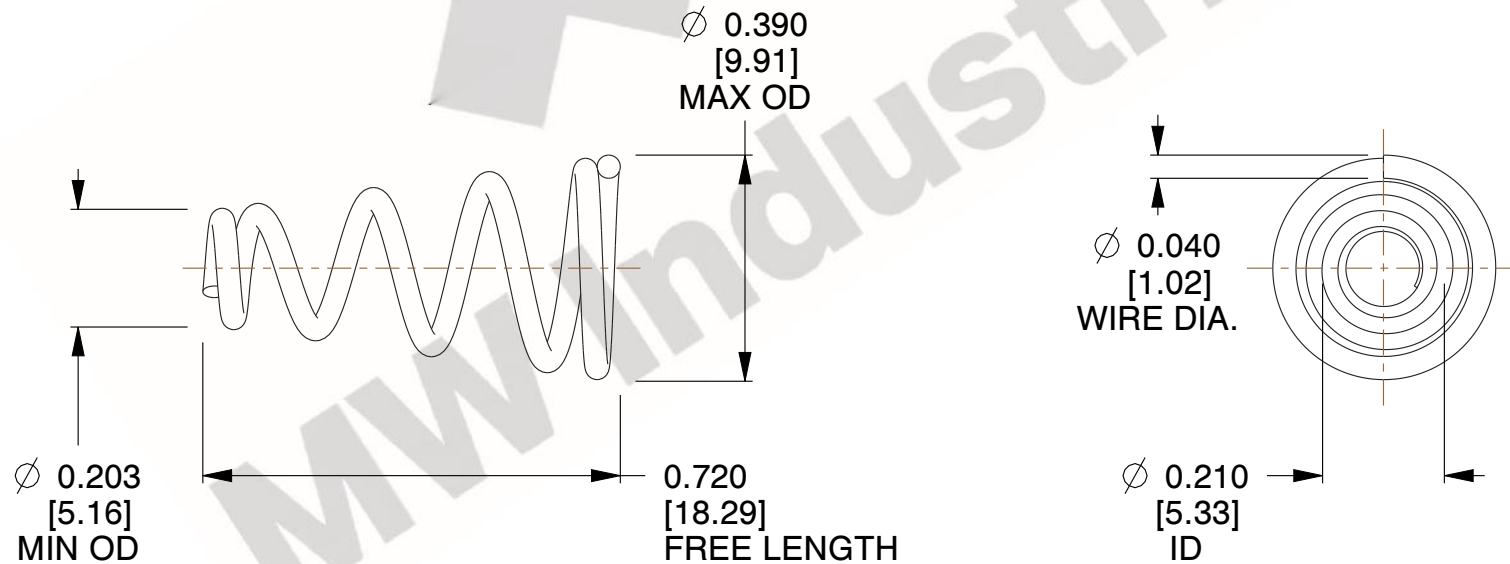

NOTES:

1. Material : Music Wire
2. Total Coils : 5.000
3. Solid Height : 0.450 (in)
4. Finish : ZINC
5. Ends : Closed
6. All Drawing Dimensions are in Inches [mm]

COMPONENT	TAPERED SPRINGS
-----------	-----------------